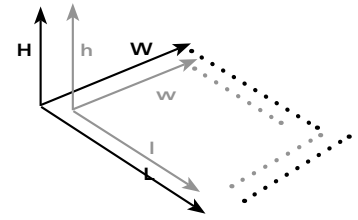

CC Container System

Making products move

CC Container System

L X W 53.1" x 22.2" (1350 x 565 mm)

L X w 50.0" x 21.5" (1270 x 545 mm)

H 80.7" (2050 mm)

h 74.2" (1885 mm)

45.0 lbs
20.4 kg